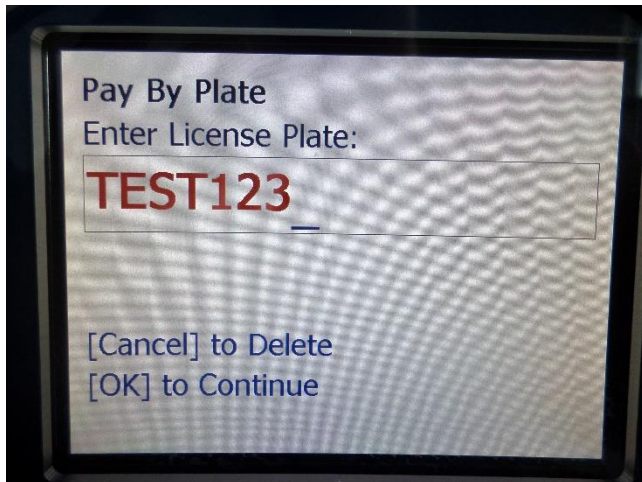

**BOISE STATE UNIVERSITY PARKING DIRECTIONS AND INSTRUCTIONS –  
West Stadium**

**Important:** You may park in any space, but need to make note of your **license plate number** before going to the payment machines.

Your Coupon Code is: **70205544**

**Steps to use coupon code:**

After parking your vehicle and **taking down your license plate number**, proceed to one of the parking payment machines located in front of the North and South Towers of the Stueckle Sky Center, next to Caven Williams Sports Complex, in front of the Kinesiology Building, or in front of Lobby 2 of ExtraMile Arena. **Press any key to begin.**