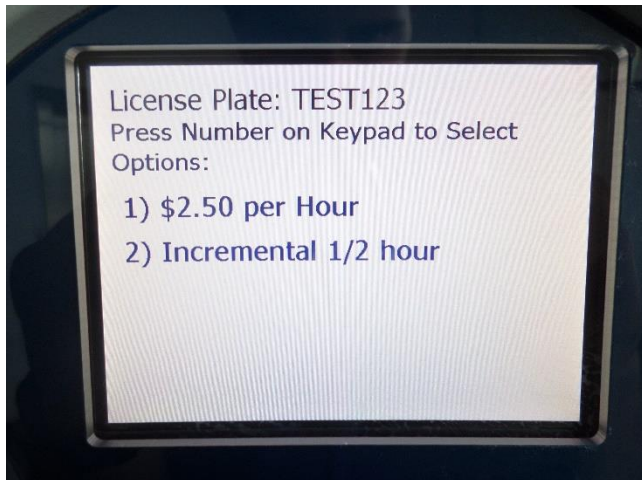

Your Coupon Code is: **70205544**

**Steps to use coupon code:**

After parking your vehicle and **taking down your license plate number**, proceed to one of the parking payment machines located in front of the North and South Towers of the Stueckle Sky Center, next to Caven Williams Sports Complex, in front of the Kinesiology Building, or in front of Lobby 2 of ExtraMile Arena. **Press any key to begin.**

**Enter your License Plate (Do not enter sample numbers shown in picture).**

**Select 1) Purchase Ticket.**

**Select 1) \$2.50 per Day (You will not be charged for parking.)**

**Enter amount of hours you will be staying and press the OK button. (We recommend overestimating your stay up to 18 hours.)**