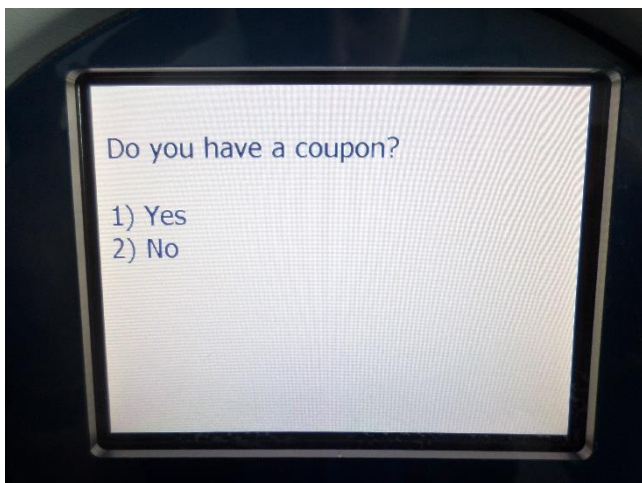

**Enter your License Plate (Do not enter sample numbers shown in picture).**

**Select 1) Purchase Ticket.**

**Select 1) \$2.50 per Day (You will not be charged for parking.)**

**Enter amount of hours you will be staying and press the OK button. (We recommend overestimating your stay up to 18 hours.)**