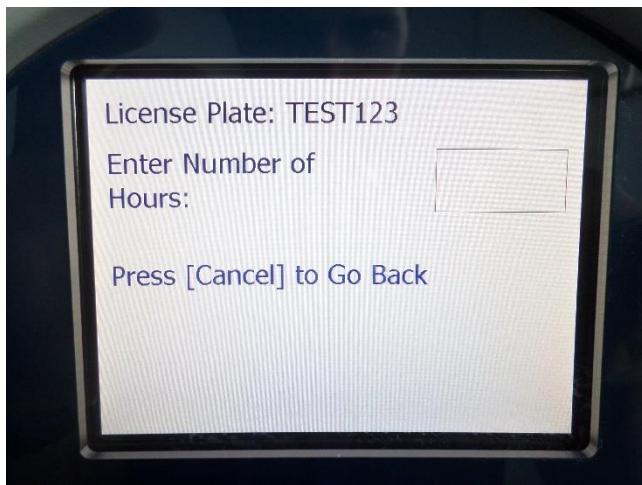

Your Coupon Code is: **70205544**

**Steps to use coupon code:**

After parking your vehicle and **taking down your license plate number**, proceed to one of the parking payment machines located in front of the North and South Towers of the Stueckle Sky Center, next to Caven Williams Sports Complex, in front of the Kinesiology Building, or in front of Lobby 2 of ExtraMile Arena. **Press any key to begin.**

**Enter your License Plate (Do not enter sample numbers shown in picture).**

**Select 1) Purchase Ticket.**

**Select 1) \$2.50 per Day (You will not be charged for parking.)**

**Enter amount of hours you will be staying and press the OK button. (We recommend overestimating your stay up to 18 hours.)**