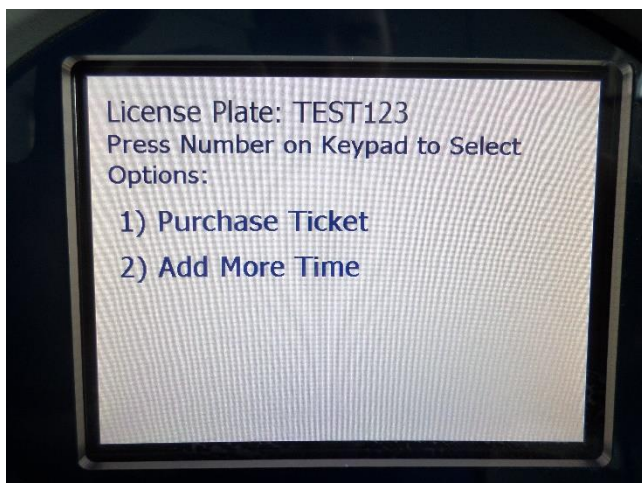

**BOISE STATE UNIVERSITY PARKING DIRECTIONS AND INSTRUCTIONS –  
West Stadium**

**Important:** You may park in any space, but need to make note of your **license plate number** before going to the payment machines.

Your Coupon Code is: **70205544**

**Steps to use coupon code:**

After parking your vehicle and **taking down your license plate number**, proceed to one of the parking payment machines located in front of the North and South Towers of the Stueckle Sky Center, next to Caven Williams Sports Complex, in front of the Kinesiology Building, or in front of Lobby 2 of ExtraMile Arena. **Press any key to begin.**

**Enter your License Plate (Do not enter sample numbers shown in picture).**

**Select 1) Purchase Ticket.**

**Select 1) \$2.50 per Day (You will not be charged for parking.)**

**Enter amount of hours you will be staying and press the OK button. (We recommend overestimating your stay up to 18 hours.)**