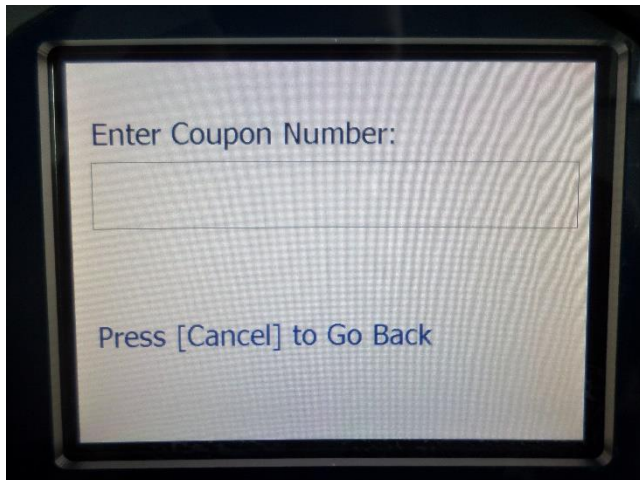

Type in your coupon code:
70205544 and press OK to
continue.